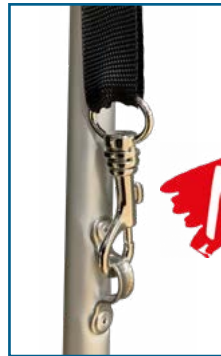

Kit 2 Bannerman Easy-Flag

Kit 2 Bannerman Easy-Flag fixing to the PRO Gazebo 40mm frame

XL fixer H. 60 cm

XL fixer, specific for Easy-Flags of big dimensions

Easy-Flag Full Kit

Easy-Flag full kit includes:

- . **Transportation bag**
- . **Fixer**
- . **Aluminium poles** (frame)
- . **Flag**

Easy-Flag Mini is the flag designed to advertise your brand in a shop or a shopping corner. Quick to assemble and easy to handle thanks to the high quality materials, it's stable and can keep its shape for a long time. It's delivered in a complete kit including base, aluminium pole, fiberglass tip, polished metal base and it's contained in a single box. The flag can be customized with all kinds of graphic and colours. Digital printing for small quantities and serigraphic printing for big quantities.

- Large and small quantities
- Quick and easy to assemble
- Base made of iron

- Aluminium pole
- Flexible fiberglass tip
- Customising of the flag

CLASSIC

42

200

DROP

66

200

HOOKING with carabiner to keep tense the sail ALWAYS!

NEW

Easy-Flag Mini Full Kit

Easy-Flag Mini full kit includes:

- Base plate
- Aluminium poles (frame)
- Flag
- Screws and allen key

SPEAKING BOX