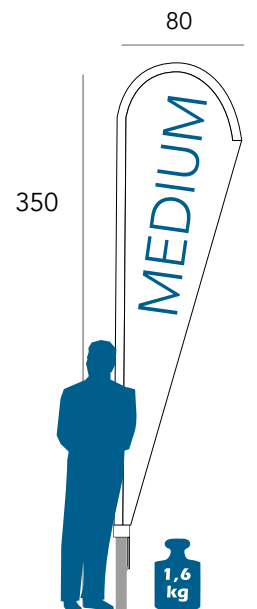

OUR SYMBOLS

elleerre[®]
Dove c'è passione
elleerre.it

FLYING BANNERS

- ◆ **Easy-Flag**
 - ◆ CLASSIC
 - ◆ DROP
 - ◆ MINI
 - ◆ TABLE
 - ◆ BASE PLATES AND ACCESSORIES
- ◆ MARKING FLAG
- ◆ SUPPORTER FLAG

Available in four sizes in the classic "knife" shape, they can be put up and dismantled very quickly. The flag kit, enclosed in a strong polyester bag with zip, includes the screw ideal to fix the flag in soft ground such as grass, snow, sand and soil. Various metal bases are available, studied for different uses and fit for solid surfaces as concrete and asphalt. You can also order just the flag.

- Large and small quantities
- Aluminium anodized structure
- Spring steel flexible tip

- Quick and easy to assemble
- Packaging designed for easy storage
- Customized flag

The Easy-Flag Drop is a flag with the same features of the classic one but with a "drop shaped" flag, 100% made of polyester. Its complete kit is delivered in a strong polyester bag with a zip including the screw to fix it on soft grounds, advertising flag, anodized aluminium poles and flexible spring steel tip. Thanks to its structure it stays perfectly tight even with no wind. You can also order just the flag.

- Easy and quick to assemble
- Customized flag

Iron base

Iron base "cross-shaped", fit for all the surfaces

30 Kg concrete base

30 Kg concrete base, with a plastic coating

20 Kg concrete base

20 Kg. concrete base, plastic coated