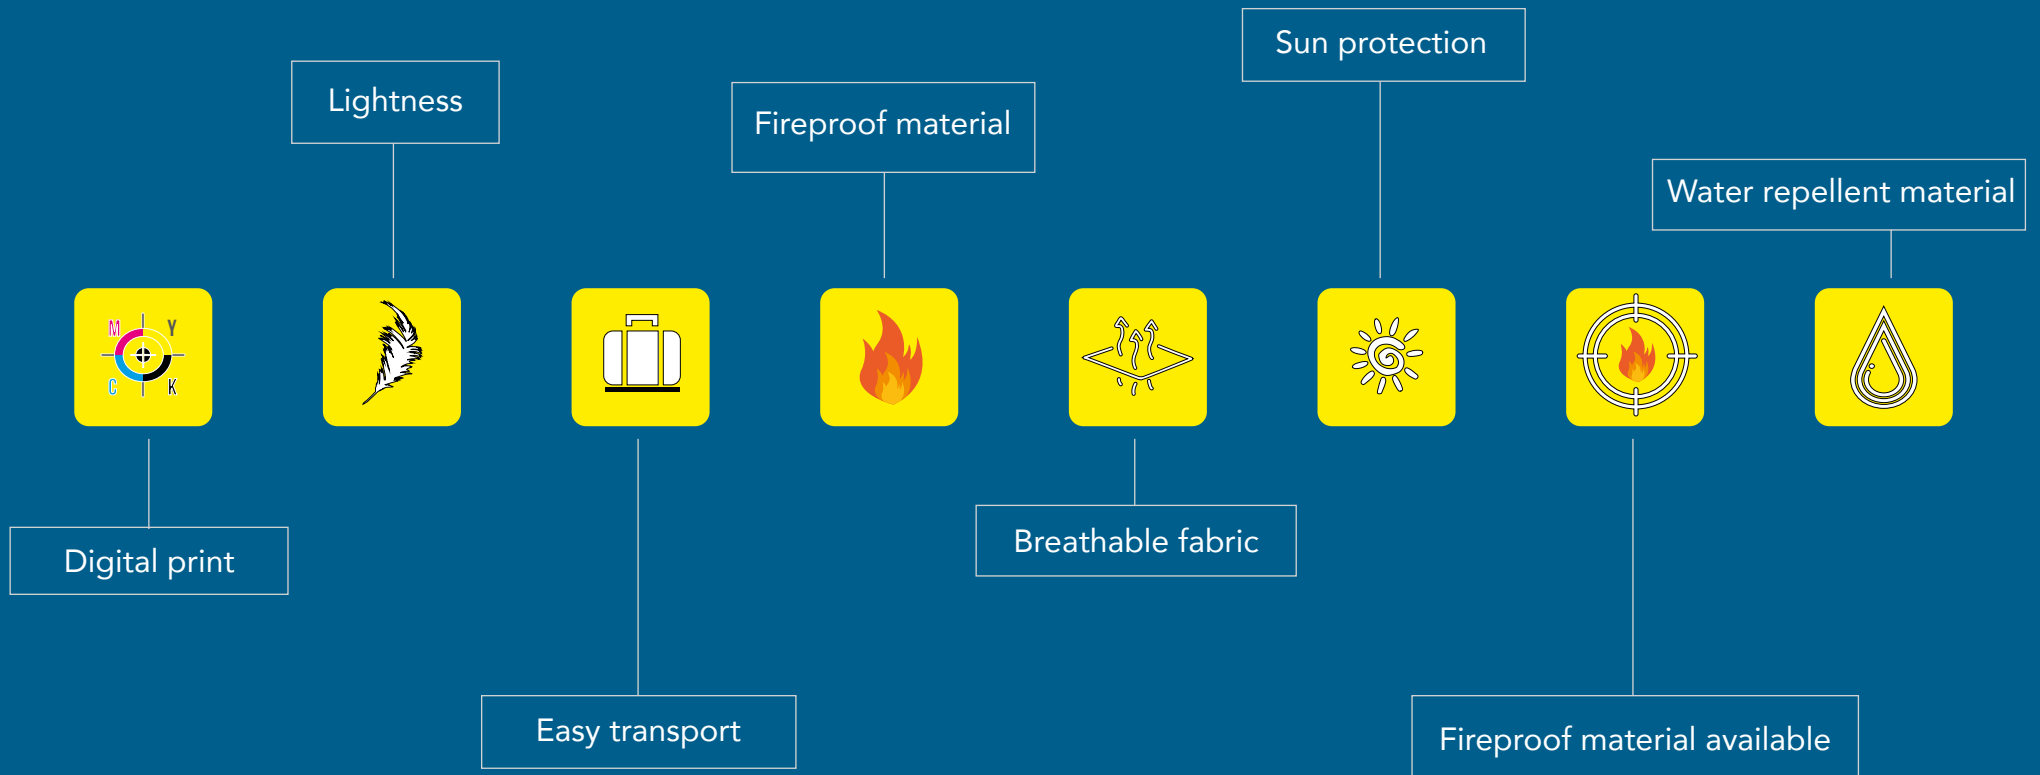

OUR SYMBOLS

elleerre[®]
Dove c'è passione
elleerre.it

FLYING BANNERS

- ◆ **Easy-Flag**
 - ◆ CLASSIC
 - ◆ DROP
 - ◆ MINI
 - ◆ TABLE
 - ◆ BASE PLATES AND ACCESSORIES
- ◆ MARKING FLAG
- ◆ SUPPORTER FLAG

Available in four sizes in the classic "knife" shape, they can be put up and dismantled very quickly. The flag kit, enclosed in a strong polyester bag with zip, includes the screw ideal to fix the flag in soft ground such as grass, snow, sand and soil. Various metal bases are available, studied for different uses and fit for solid surfaces as concrete and asphalt. You can also order just the flag.

- Large and small quantities
- Aluminium anodized structure
- Spring steel flexible tip

- Quick and easy to assemble
- Packaging designed for easy storage
- Customized flag

The Easy-Flag Drop is a flag with the same features of the classic one but with a "drop shaped" flag, 100% made of polyester. Its complete kit is delivered in a strong polyester bag with a zip including the screw to fix it on soft grounds, advertising flag, anodized aluminium poles and flexible spring steel tip. Thanks to its structure it stays perfectly tight even with no wind. You can also order just the flag.

- . **Transportation bag**
- . **Fixer**
- . **Aluminium poles** (frame)
- . **Flag**

Easy-Flag Mini is the flag designed to advertise your brand in a shop or a shopping corner. Quick to assemble and easy to handle thanks to the high quality materials, it's stable and can keep its shape for a long time. It's delivered in a complete kit including base, aluminium pole, fiberglass tip, polished metal base and it's contained in a single box. The flag can be customized with all kinds of graphic and colours. Digital printing for small quantities and serigraphic printing for big quantities.

HOOKING with carabiner to keep tense the sail ALWAYS!

NEW

Easy-Flag Mini Full Kit

Easy-Flag Mini full kit includes:

- Base plate
- Aluminium poles (frame)
- Flag
- Screws and allen key

SPEAKING BOX