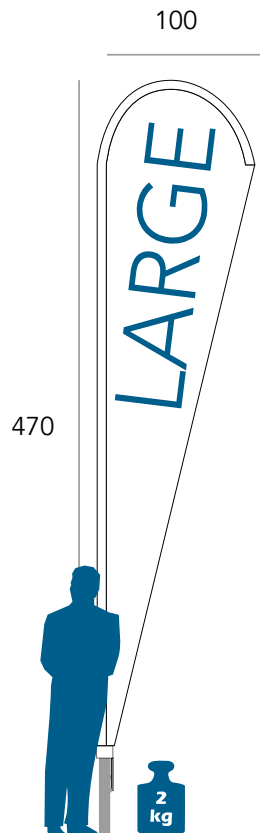

OUR SYMBOLS

elleerre[®]
Dove c'è passione
elleerre.it

FLYING BANNERS

- ◆ **Easy-Flag**
 - ◆ CLASSIC
 - ◆ DROP
 - ◆ MINI
 - ◆ TABLE
 - ◆ BASE PLATES AND ACCESSORIES
- ◆ MARKING FLAG
- ◆ SUPPORTER FLAG

Available in four sizes in the classic "knife" shape, they can be put up and dismantled very quickly. The flag kit, enclosed in a strong polyester bag with zip, includes the screw ideal to fix the flag in soft ground such as grass, snow, sand and soil. Various metal bases are available, studied for different uses and fit for solid surfaces as concrete and asphalt. You can also order just the flag.

- Large and small quantities
- Aluminium anodized structure
- Spring steel flexible tip

- Quick and easy to assemble
- Packaging designed for easy storage
- Customized flag

The Easy-Flag Drop is a flag with the same features of the classic one but with a "drop shaped" flag, 100% made of polyester. Its complete kit is delivered in a strong polyester bag with a zip including the screw to fix it on soft grounds, advertising flag, anodized aluminium poles and flexible spring steel tip. Thanks to its structure it stays perfectly tight even with no wind. You can also order just the flag.

- Easy and quick to assemble
- Customized flag

Iron base

Iron base "cross-shaped", fit for all the surfaces

30 Kg concrete base

30 Kg concrete base, with a plastic coating

20 Kg concrete base

20 Kg. concrete base, plastic coated