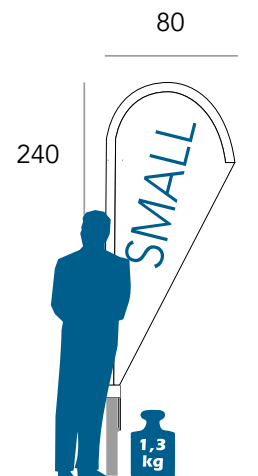

OUR SYMBOLS

elleerre[®]
Dove c'è passione
elleerre.it

FLYING BANNERS

- ◆ **Easy-Flag**
 - ◆ CLASSIC
 - ◆ DROP
 - ◆ MINI
 - ◆ TABLE
 - ◆ BASE PLATES AND ACCESSORIES
- ◆ MARKING FLAG
- ◆ SUPPORTER FLAG

Available in four sizes in the classic "knife" shape, they can be put up and dismantled very quickly. The flag kit, enclosed in a strong polyester bag with zip, includes the screw ideal to fix the flag in soft ground such as grass, snow, sand and soil. Various metal bases are available, studied for different uses and fit for solid surfaces as concrete and asphalt. You can also order just the flag.

- Large and small quantities
- Aluminium anodized structure
- Spring steel flexible tip

- Quick and easy to assemble
- Packaging designed for easy storage
- Customized flag

The Easy-Flag Drop is a flag with the same features of the classic one but with a "drop shaped" flag, 100% made of polyester. Its complete kit is delivered in a strong polyester bag with a zip including the screw to fix it on soft grounds, advertising flag, anodized aluminium poles and flexible spring steel tip. Thanks to its structure it stays perfectly tight even with no wind. You can also order just the flag.

- Easy and quick to assemble
- Customized flag

Iron base

Iron base "cross-shaped", fit for all the surfaces

30 Kg concrete base

30 Kg concrete base, with a plastic coating

20 Kg concrete base

20 Kg. concrete base, plastic coated