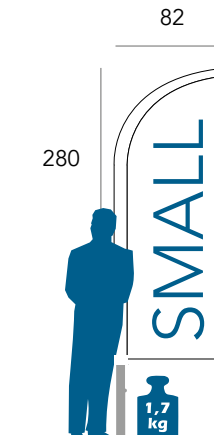

Available in four sizes in the classic "knife" shape, they can be put up and dismantled very quickly. The flag kit, enclosed in a strong polyester bag with zip, includes the screw ideal to fix the flag in soft ground such as grass, snow, sand and soil. Various metal bases are available, studied for different uses and fit for solid surfaces as concrete and asphalt. You can also order just the flag.

- Large and small quantities
- Aluminium anodized structure
- Spring steel flexible tip

- Quick and easy to assemble
- Packaging designed for easy storage
- Customized flag