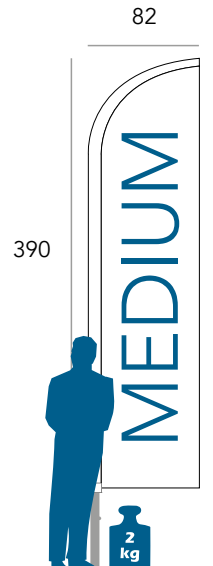

OUR SYMBOLS

elleerre[®]
Dove c'è passione
elleerre.it

FLYING BANNERS

- ◆ **Easy-Flag**
 - ◆ CLASSIC
 - ◆ DROP
 - ◆ MINI
 - ◆ TABLE
 - ◆ BASE PLATES AND ACCESSORIES
- ◆ MARKING FLAG
- ◆ SUPPORTER FLAG

Available in four sizes in the classic "knife" shape, they can be put up and dismantled very quickly. The flag kit, enclosed in a strong polyester bag with zip, includes the screw ideal to fix the flag in soft ground such as grass, snow, sand and soil. Various metal bases are available, studied for different uses and fit for solid surfaces as concrete and asphalt. You can also order just the flag.

- Large and small quantities
- Aluminium anodized structure
- Spring steel flexible tip

- Quick and easy to assemble
- Packaging designed for easy storage
- Customized flag

The Easy-Flag Drop is a flag with the same features of the classic one but with a "drop shaped" flag, 100% made of polyester. Its complete kit is delivered in a strong polyester bag with a zip including the screw to fix it on soft grounds, advertising flag, anodized aluminium poles and flexible spring steel tip. Thanks to its structure it stays perfectly tight even with no wind. You can also order just the flag.