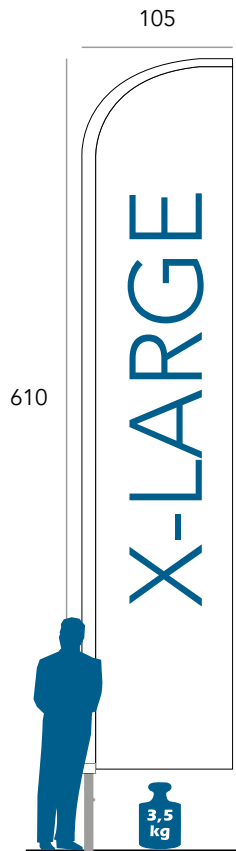

OUR SYMBOLS

elleerre[®]
Dove c'è passione
elleerre.it

FLYING BANNERS

- ◆ **Easy-Flag**
 - ◆ CLASSIC
 - ◆ DROP
 - ◆ MINI
 - ◆ TABLE
 - ◆ BASE PLATES AND ACCESSORIES
- ◆ MARKING FLAG
- ◆ SUPPORTER FLAG

Available in four sizes in the classic "knife" shape, they can be put up and dismantled very quickly. The flag kit, enclosed in a strong polyester bag with zip, includes the screw ideal to fix the flag in soft ground such as grass, snow, sand and soil. Various metal bases are available, studied for different uses and fit for solid surfaces as concrete and asphalt. You can also order just the flag.

- Large and small quantities
- Aluminium anodized structure
- Spring steel flexible tip

- Quick and easy to assemble
- Packaging designed for easy storage
- Customized flag

The Easy-Flag Drop is a flag with the same features of the classic one but with a "drop shaped" flag, 100% made of polyester. Its complete kit is delivered in a strong polyester bag with a zip including the screw to fix it on soft grounds, advertising flag, anodized aluminium poles and flexible spring steel tip. Thanks to its structure it stays perfectly tight even with no wind. You can also order just the flag.