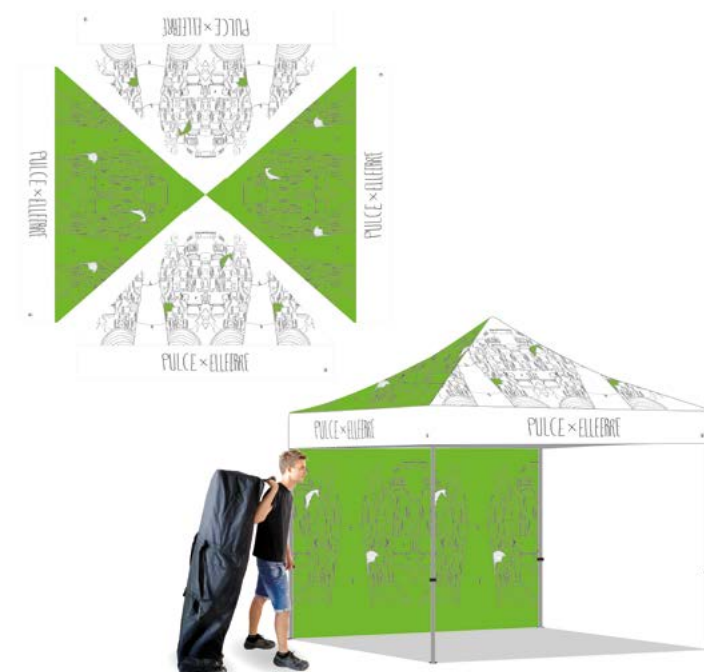

# OUR SYMBOLS

Easy-Gazebo PRO is the structural aluminium, possibility of customizing roof and sidewalls through digital printing. Thanks to the polyester waterproof and fireproof fabric, which has been certified as Class 1, all the ElleErre gazebos can be used also indoors.

The roof, the pelmets and the walls are available in a series of neutral colours without customization (Mod. STANDARD) and in the version Roof Easy-Gazebo that can be completely customized with no limits as for colours or graphics. It's also possible to print the fabrics of the walls and the roof with high definition pictures, always at the same price.

As for the measures 3x3m e 3x4,5m, the frame Easy-Gazebo Light is also available with hexagonal aluminium tubes, lighter and cheaper. Both the structures PRO and LIGHT, can be folded and you can open them in very few seconds, allowing a quick positioning.

**Easy-Gazebo**  
with heat sealing:  
even more resistant to water!

**FRAMES**

**LIGHT STRUCTURE**

LIGHT STRUCTURE / EASY TO HANDLE

Made with hexagonal aluminium profiles, 45mm/0.8mm thick. It's a strong and very light gazebo, easy to transport, delivered with its carry case on wheels and pegs.