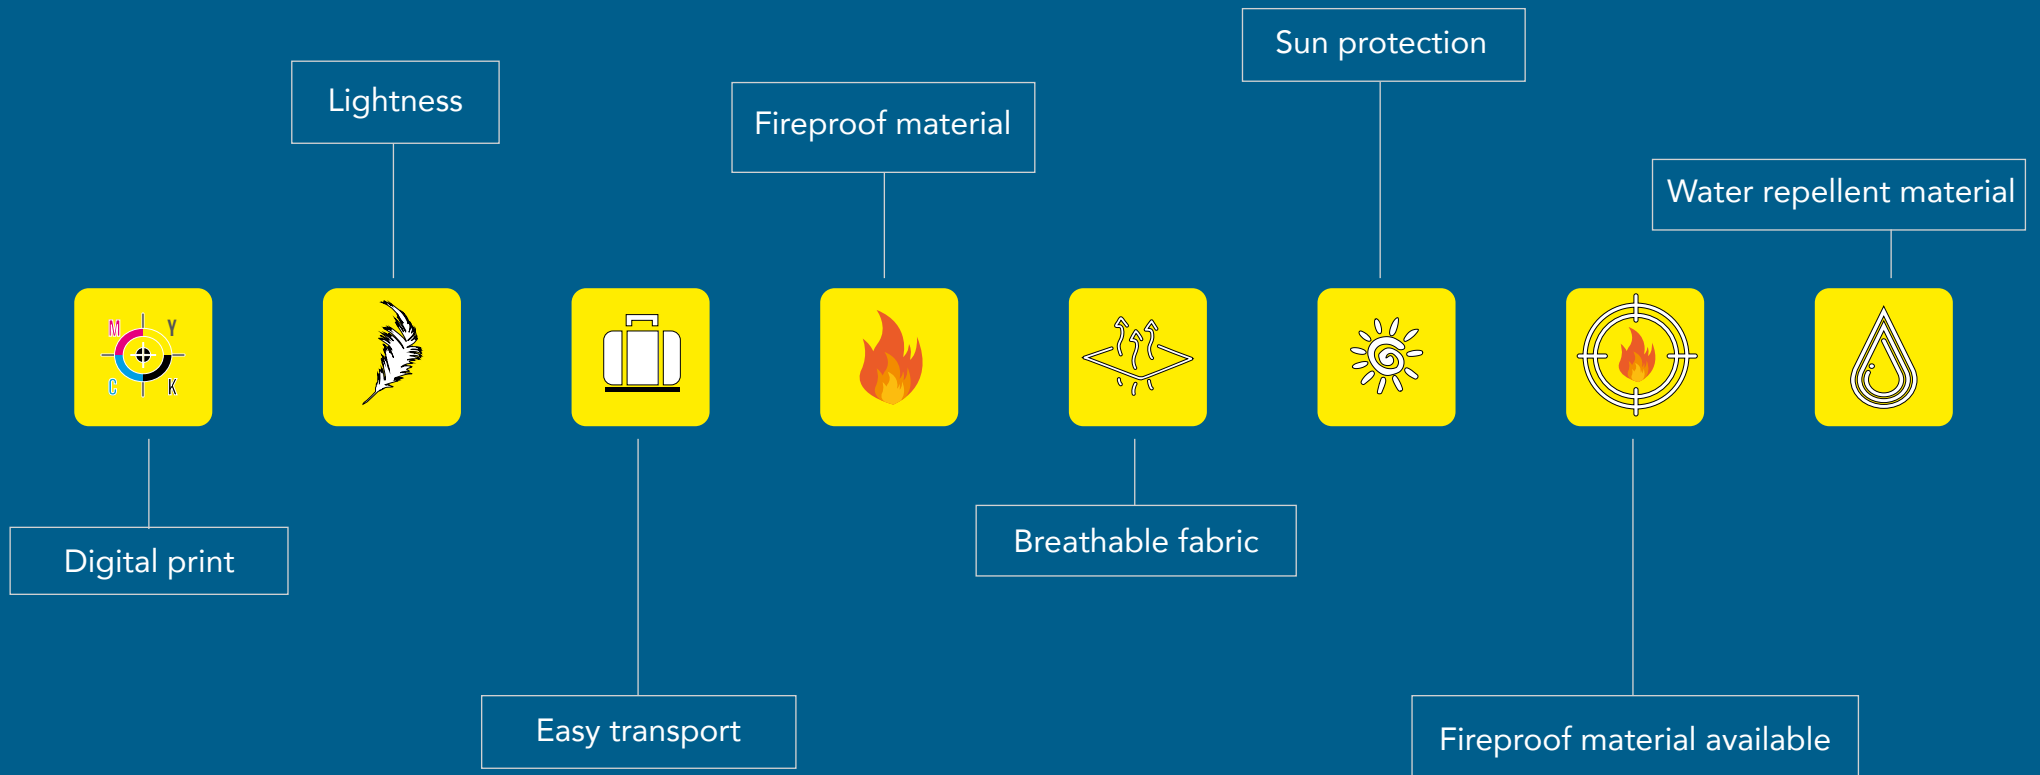

**elleerre**<sup>®</sup>  
Dove c'è passione

**Easy-Gazebo**

◆ Easy-Gazebo LIGHT

◆ Easy-Gazebo PRO

# OUR SYMBOLS

Easy-Gazebo PRO is the structural aluminium, possibility of customizing roof and sidewalls through digital printing. Thanks to the polyester waterproof and fireproof fabric, which has been certified as Class 1, all the ElleErre gazebos can be used also indoors.

The roof, the pelmets and the walls are available in a series of neutral colours without customization (Mod. STANDARD) and in the version Roof Easy-Gazebo that can be completely customized with no limits as for colours or graphics. It's also possible to print the fabrics of the walls and the roof with high definition pictures, always at the same price.