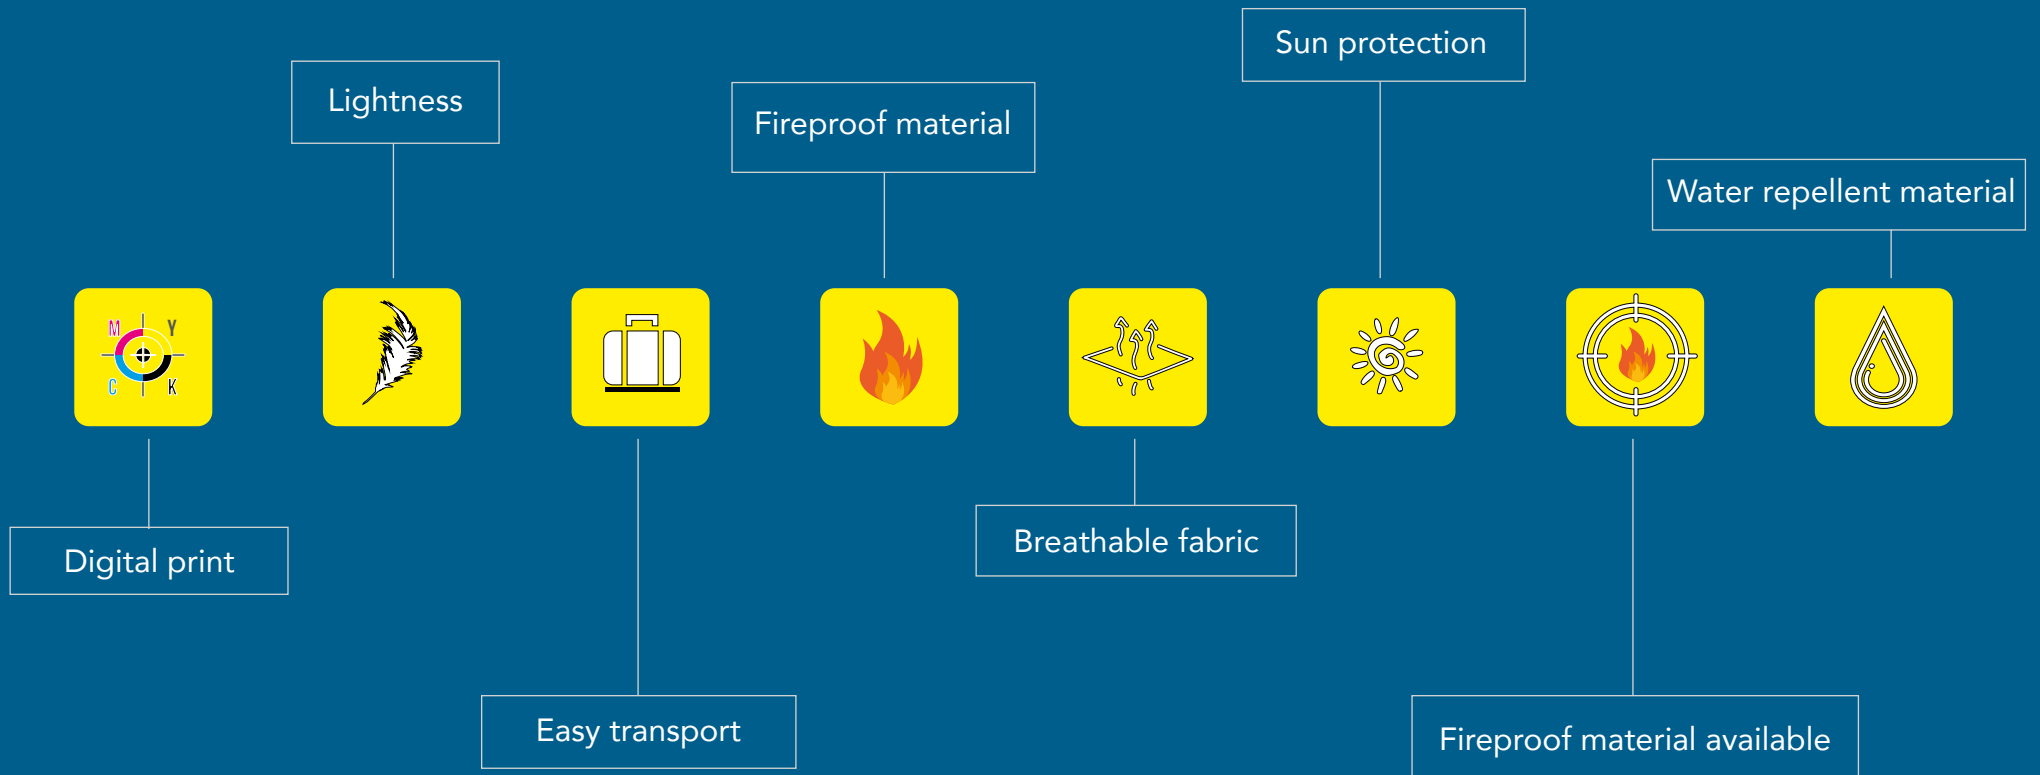

# OUR SYMBOLS

Marking flags are an indispensable tool for every outdoor event. Delimiting several areas of the race and pointing to the path is important for the security. For this reason ElleErre has designed and built this versatile marking flagship, easy to position and customizable at 100%.

## REFLECTIVE FLAGS

The marking reflective flags are an indispensable tool for night events and competitions. Marking the route when it is dark is a matter of security. For this reason, ElleErre has designed and built this versatile 100% flagship, easy-to-locate and customizable flag, which has an high visibility tape.

## CAR FLAG

Car flags are produced internally by ElleErre. Car flags are an economic and innovative means of communication. Car flags attract attention and capture the interest of those who see them.

Plastic car holder

## HANDWAVING FLAGS

The handwaving flags during sport events are the best tool for visibility. Flags for fans and supporters are cheap and innovative. Swinging at the passage of athletes or on arrival is a pleasure for adults and children. Supporting flags, like all flags produced by ElleErre, are made of 100% nautical polyester, European flag-making high-grade material; in addition to being a 100% recyclable material, it's unique as a print-out and time-efficient.