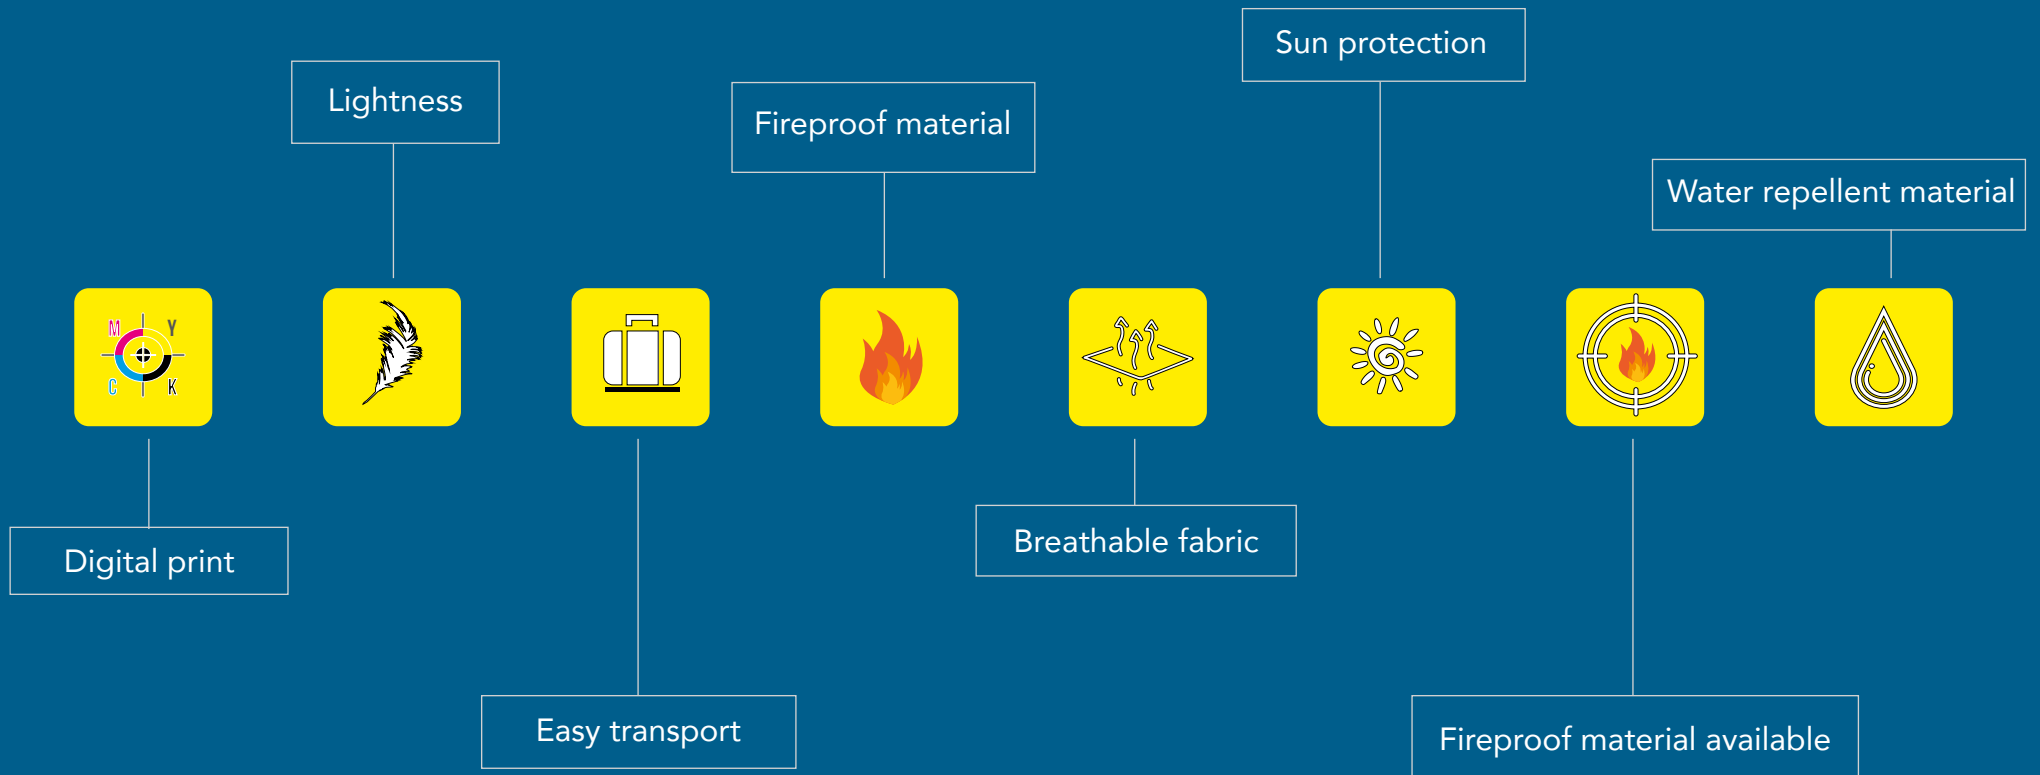

# OUR SYMBOLS

Easy-Flag Mini is the flag designed to advertise your brand in a shop or a shopping corner. Quick to assemble and easy to handle thanks to the high quality materials, it's stable and can keep its shape for a long time. It's delivered in a complete kit including base, aluminium pole, fiberglass tip, polished metal base and it's contained in a single box. The flag can be customized with all kinds of graphic and colours. Digital printing for small quantities and serigraphic printing for big quantities.

- Large and small quantities
- Quick and easy to assemble
- Base made of iron

- Aluminium pole
- Flexible fiberglass tip
- Customising of the flag

CLASSIC

42

200

DROP

66

200

HOOKING  
with carabiner  
to keep tense  
the sail ALWAYS!

**NEW**

**Easy-Flag Mini Full Kit**

Easy-Flag Mini full kit includes:

- Base plate
- Aluminium poles (frame)
- Flag
- Screws and allen key

SPEAKING  
BOX