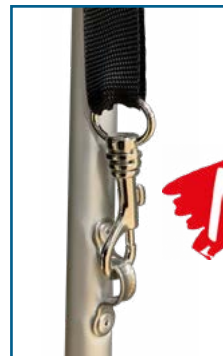

# OUR SYMBOLS

Easy-Flag Mini is the flag designed to advertise your brand in a shop or a shopping corner. Quick to assemble and easy to handle thanks to the high quality materials, it's stable and can keep its shape for a long time. It's delivered in a complete kit including base, aluminium pole, fiberglass tip, polished metal base and it's contained in a single box. The flag can be customized with all kinds of graphic and colours. Digital printing for small quantities and serigraphic printing for big quantities.

- Large and small quantities
- Quick and easy to assemble
- Base made of iron

- Aluminium pole
- Flexible fiberglass tip
- Customising of the flag

CLASSIC

42

200

DROP

66

200

HOOKING  
with carabiner  
to keep tense  
the sail ALWAYS!

**NEW**

**Easy-Flag Mini Full Kit**

Easy-Flag Mini full kit includes:

- Base plate
- Aluminium poles (frame)
- Flag
- Screws and allen key

SPEAKING  
BOX